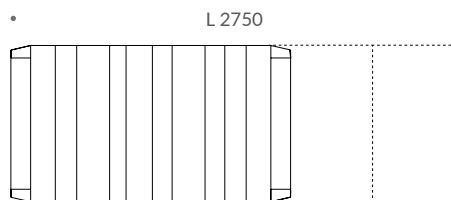

Solid wood table covered in the available woods. Upper top and structure are a single body characterized by an unique finish. The trapezoidal feet determine the visual perception of the Gold table together with the upper staves of the top. The directional change of the grain and the cuts related to the hooks between the feet and the top, in addition to the slats with variable width characterize the profile of the table. A table with strong lines and at the same time a balance of proportions. Fixed or extendible ensures flexibility in the choice.

MODULI DISPONIBILI | AVAILABLE MODULES

• P 950 •

H 760

L 2110

• L 1510 • L 600 •

L 2750

• L 1690 • L 530 • L 530 •

L 3060

• L 2000 • L 530 • L 530 •

NOTE | NOTES

Le allunghe, elementi integrati nel sistema interno del Tavolo, risultano completamente nascoste quando lo stesso non è allungato.
The extensions, elements integrated into the internal system of the table, are completely hidden when it is not open.