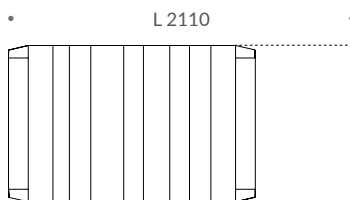

L 2110

• L 1510 • L 600 •