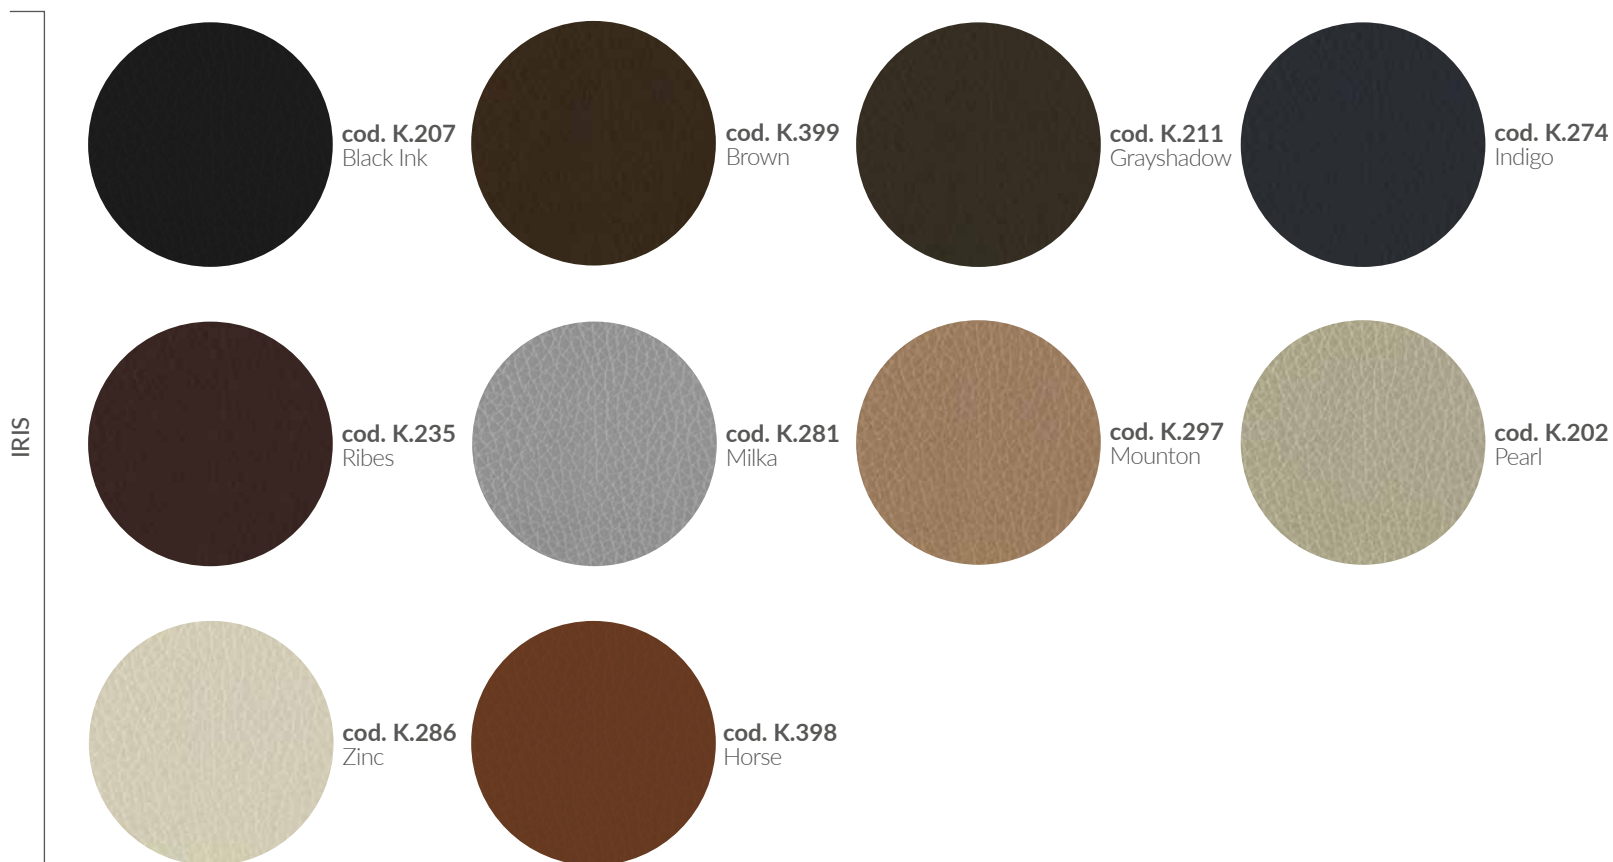

PELLE | LEATHER