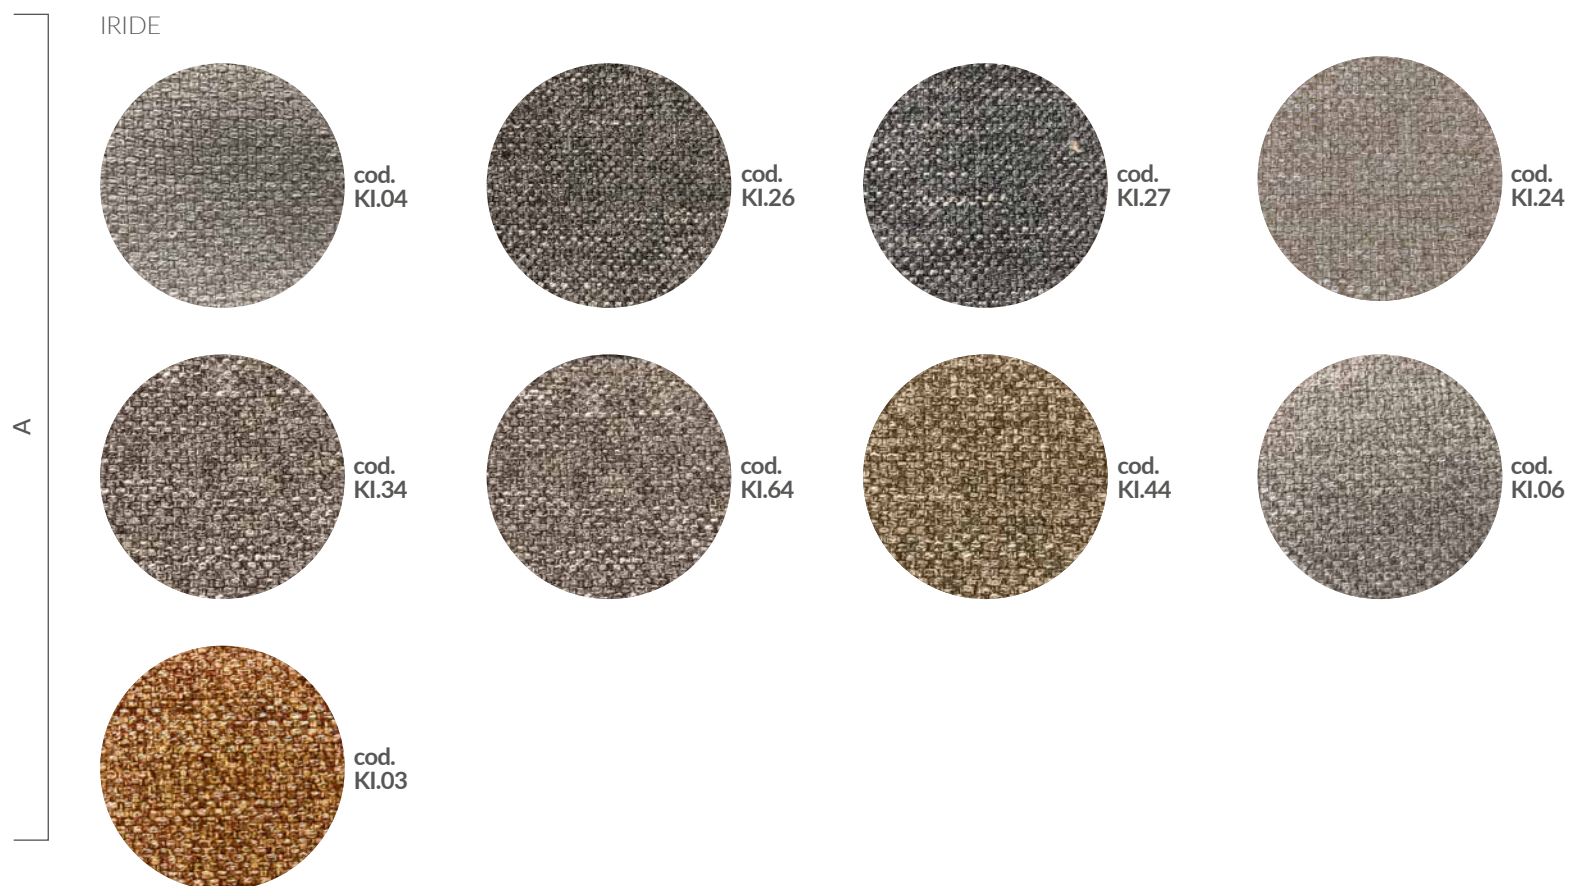

TESSUTI | FABRICS

CATEGORIA A | A CATEGORY